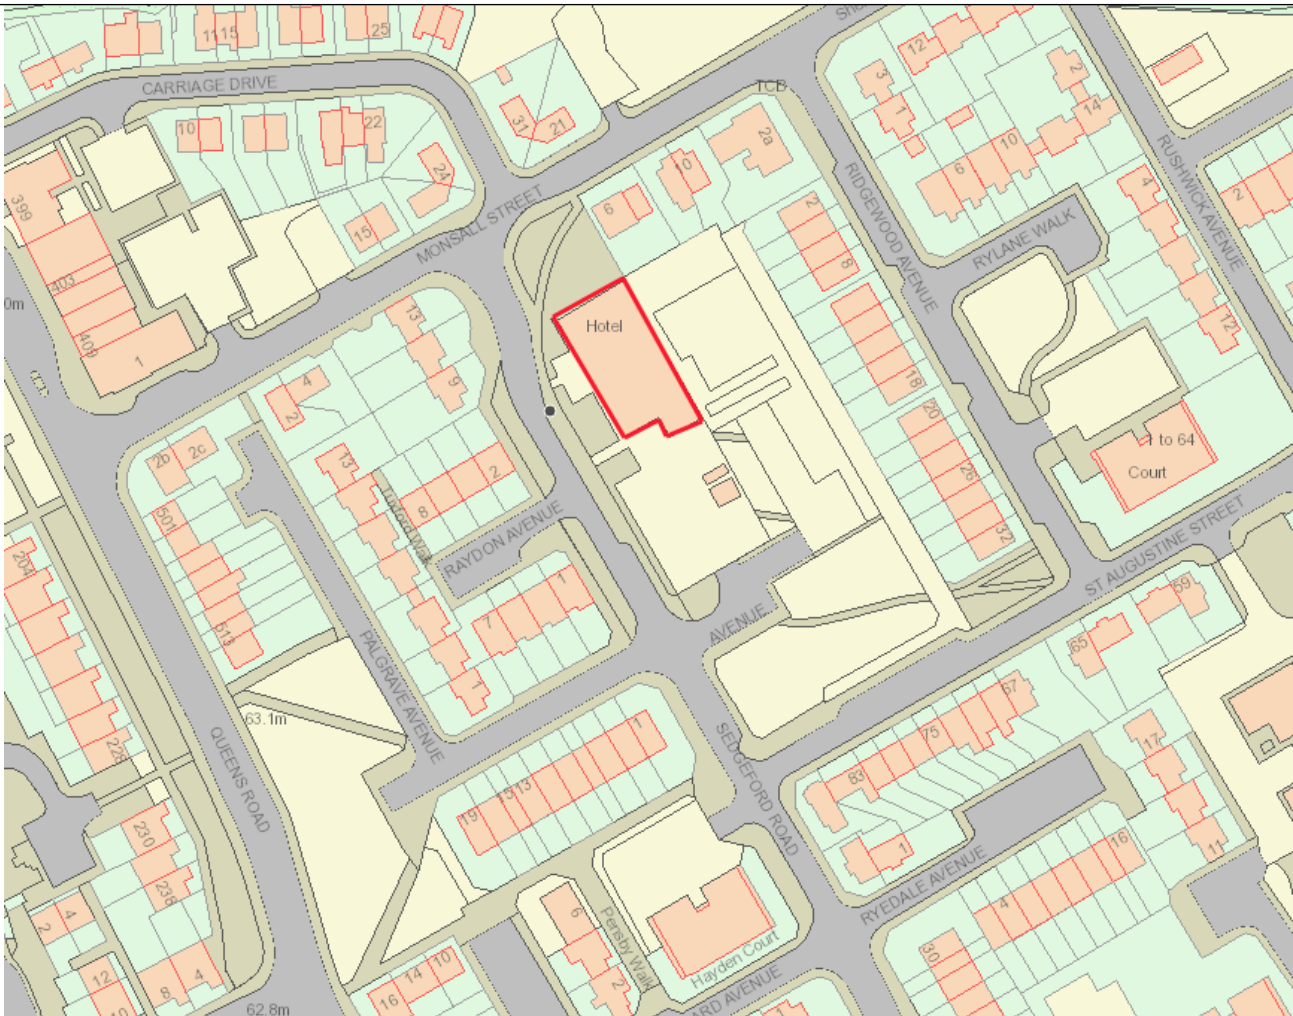

Queens Hotel
Sedgeford Road, Harpurhey, Manchester, M40 8QU
Premises Licensing
Manchester City Council

© Crown copyright and database rights 2018. Ordnance Survey100019568.

PREMISE NAME: Queens Hotel

PREMISE ADDRESS: Sedgeford Road, Harpurhey, Manchester, M40 8QU